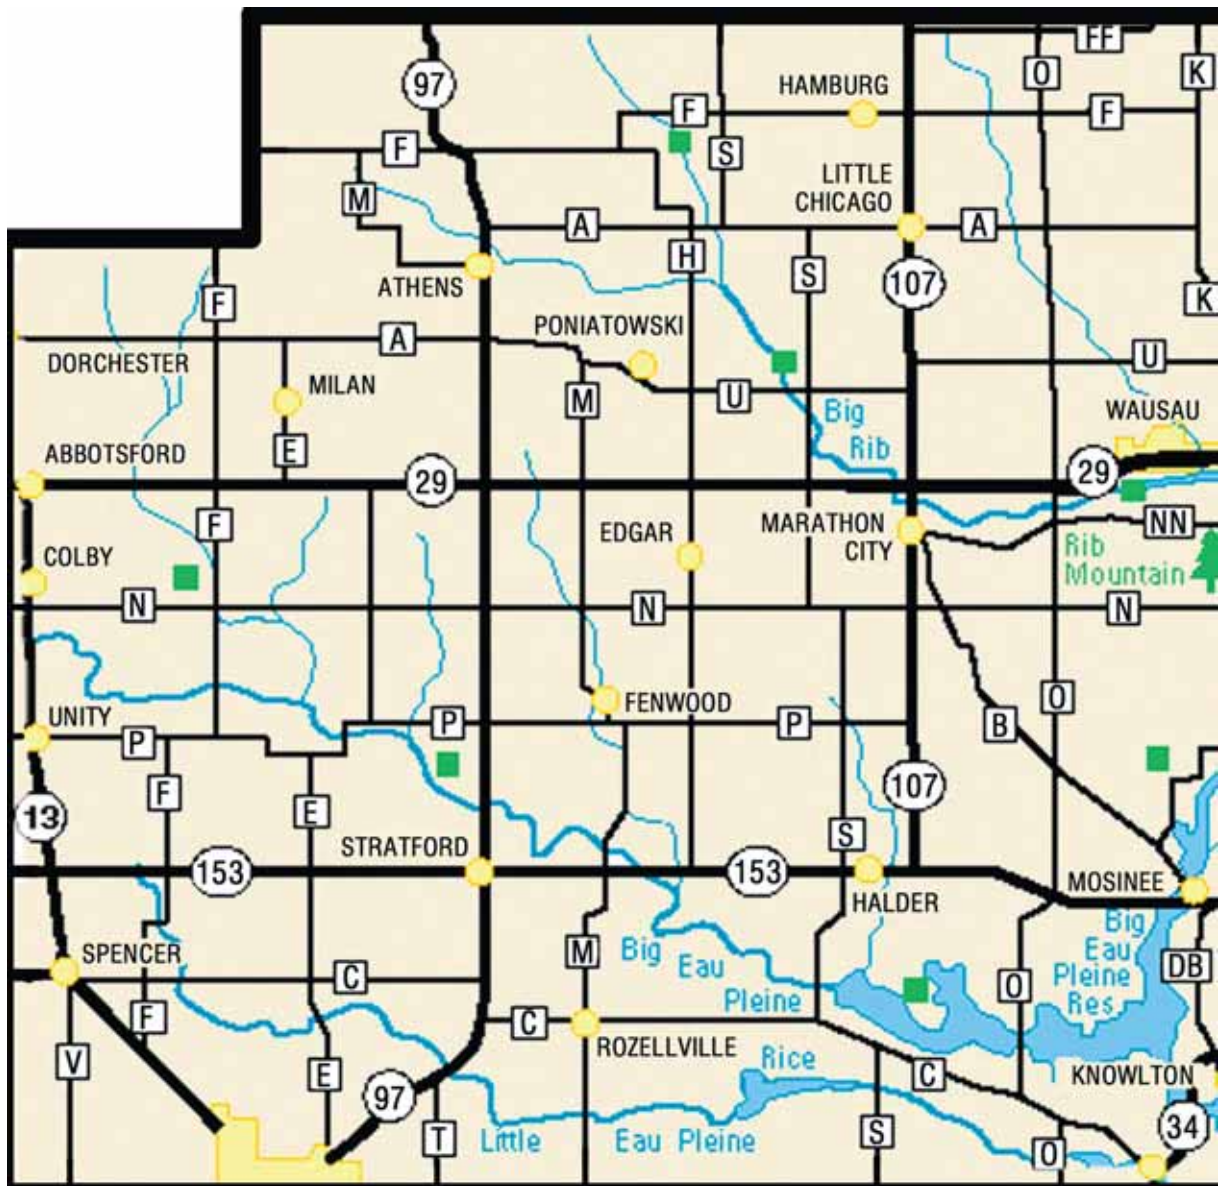

WESTERN MARATHON COUNTY

Clark County

Marathon County

FAST FACTS

	Clark County	Marathon County
Population:	33,557	125,834
Land area:	1,216 sq. miles	1,545 sq. miles
People per sq. mile:	27.6	81.4
Median household income:	\$34,577	\$45,165
Median home value:	\$64,700	\$95,800
Number of dairy cows:	63,000	60,500
Acres of corn for grain:	82,300	94,800