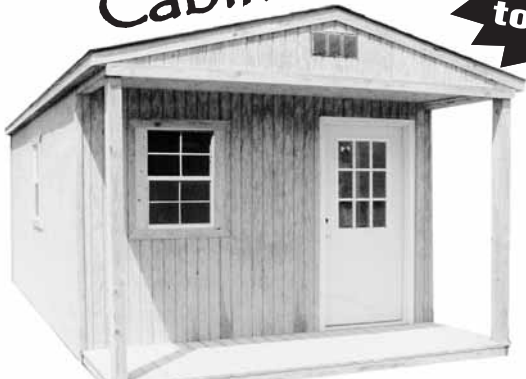

Free Delivery & Setup within 30 miles of closest dealer!

NEW!
We now offer custom interiors!

North Star Portable Buildings

Lofted Cabin

Lofted Barn

0% Financing Available

Barn

Lofted Garden Shed

Cabin

Sizes From 8x8 to 14x36

Garage

21-79176

See our display at our Athens location, A-Z Town & Country, Colby or at Schultz Northwoods Plaza, Medford

6844 St. Hwy. 97 N,
4 Miles North of Athens

715-297-4824
715-257-7525