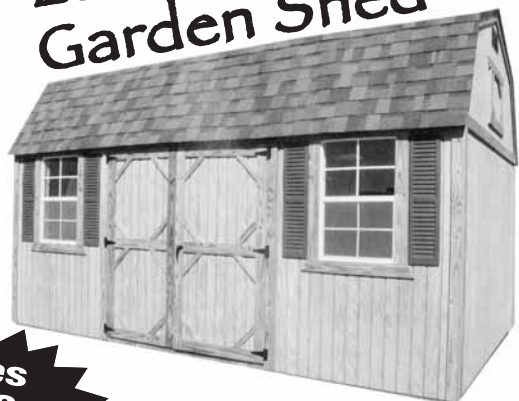

Free Delivery & Setup within 30 miles of closest dealer!

NEW!
We now offer custom interiors!

North Star Portable Buildings

Lofted Cabin

Lofted Barn

0% Financing Available

Barn

Lofted Garden Shed